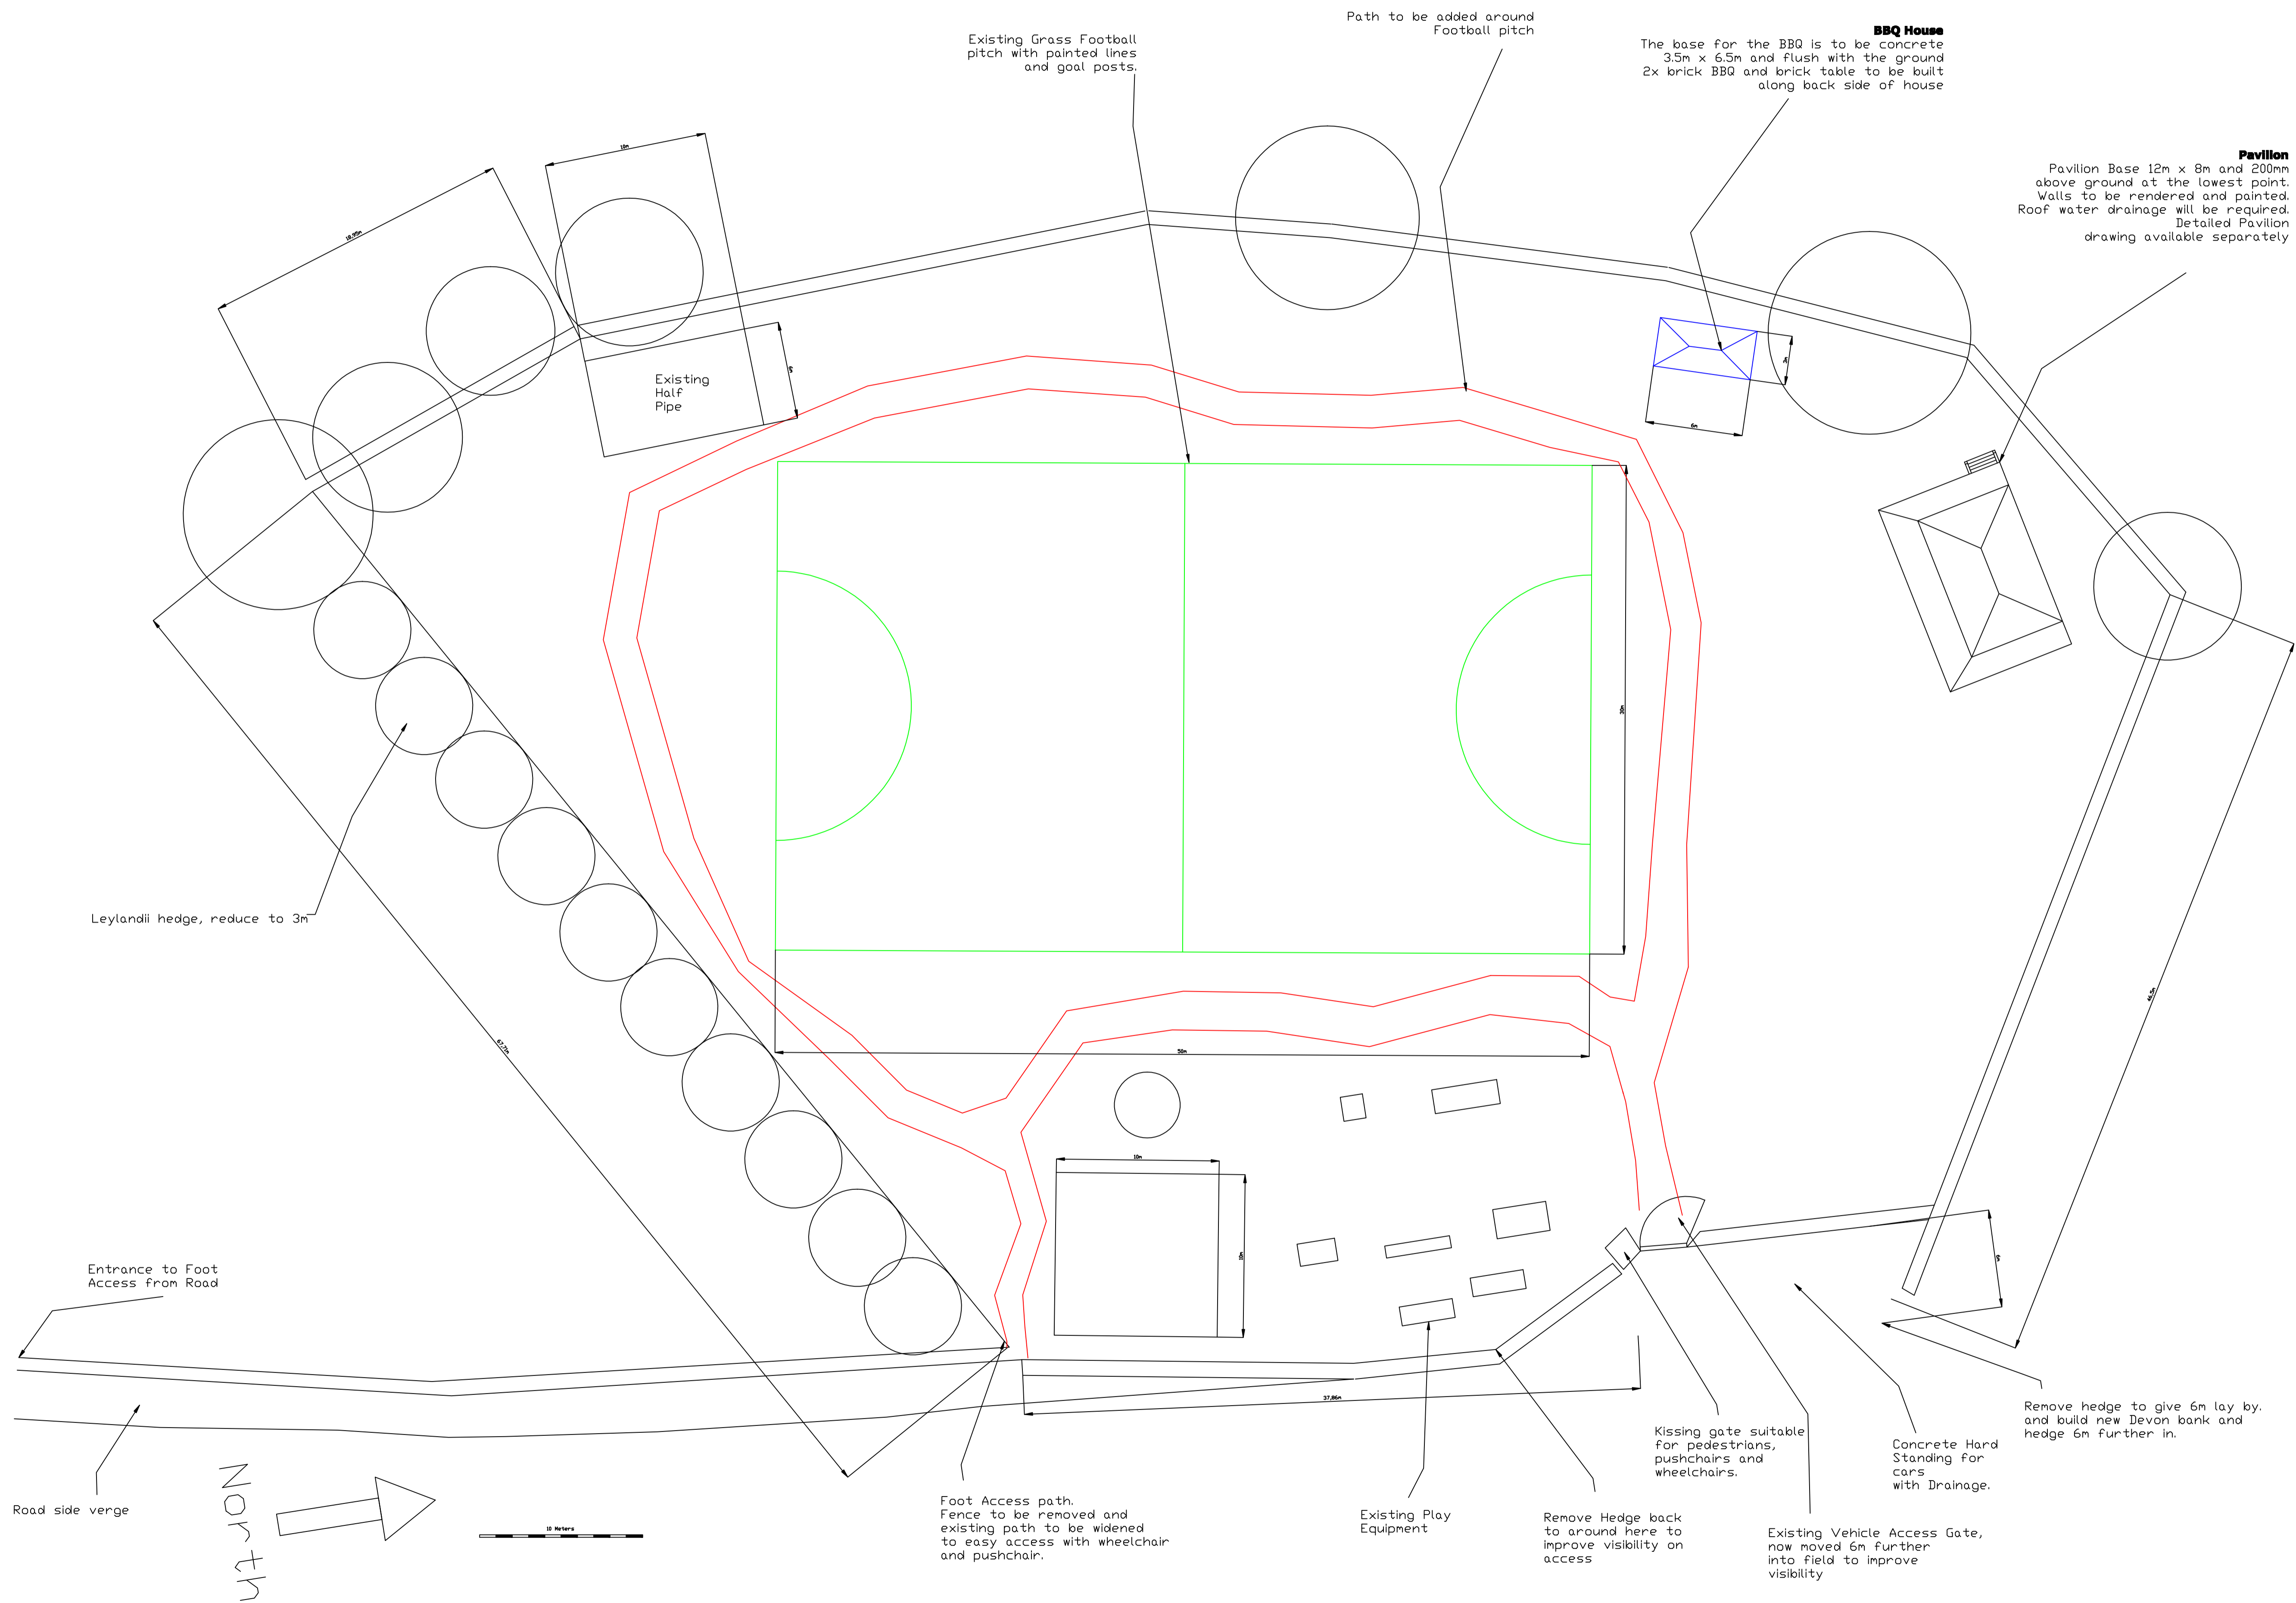

Culmstock Community Garden

Site Address

Culmstock Playing Field
Hunters Road
Culmstock
Devon EX15 3HH

Drawing

Proposed Site Plan

Drawn From Survey

Scale 1:200

Feb 2014

DWG No.CCG/2-14/3